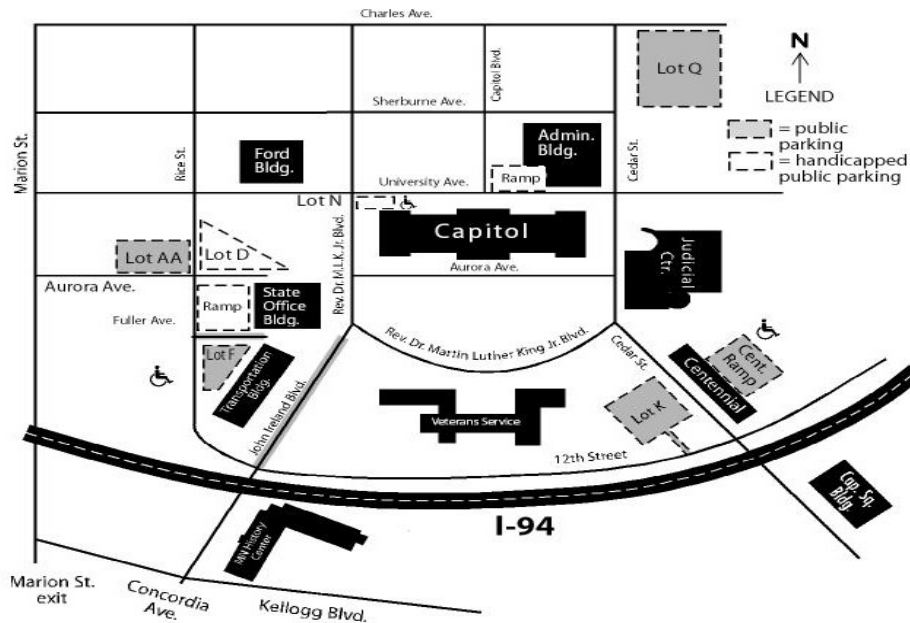

NAVIGATING THE CAPITOL COMPLEX

Where are my legislators?

Legislators have offices in both the Capitol Building and the State Office Building (SOB).

- DFL Senators are in the State Capitol.
- Republican Senators are in the SOB.
- All Representatives are located in the SOB.

How do I get between buildings?

An underground tunnel connects the Capitol and SOB. It can take time to get through the tunnel - give yourself at least 10 minutes to get between the buildings.

*****If you get lost, don't hesitate to ask the legislative staff.**

They are very good at helping visitors find their way around.

PARKING AT THE CAPITOL

Where can I Park?

- Public metered parking is available on Aurora Ave. Parking lots with pay stations are available at Lot AA (corner of Rice St. and Aurora Ave.) and Lot F (on Rice St., at the Transportation Building). Bring quarters.
- Outdoor handicapped parking is available in Lot F and the Transportation Building. Indoor handicapped parking is available on the blue level of the Centennial Office Building Ramp; and on the entry level of the Administration Building Ramp.
- Parking is sometimes limited during the legislative session, and St. Paul Meter Patrols do issue tickets for expired meters.
- Bus service is readily available to the Capitol Complex. Call MetroTransit at (612) 373-3333 or visit www.metrotransit.org.